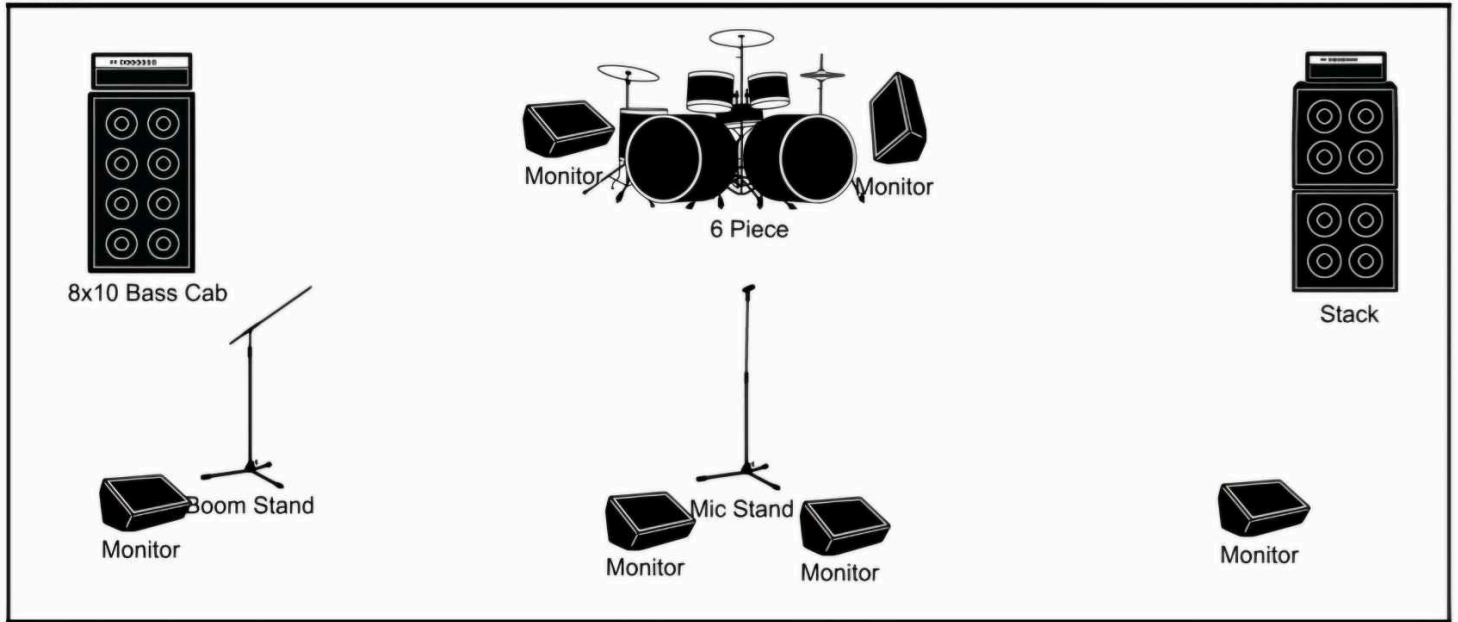

**OZZY REBOURNE 2025
STAGE PLOT / INPUT LIST**

INPUT LIST cm

1	KIK 1	9	Tracks	17	LEAD VOX WIRELESS MIC
2	KIK 2	10	HH	18	
3	Snare	11	OVERHEAD L	19	
4	Tom 1	12	OVERHEAD R	20	
5	Tom 2	13	BASS GTR MIC	21	
6	Tom 3	14	BASS GTR (Wireless)	22	
7	Tom 4	15	LEAD GTR D/I Stereo	23	
8	Tom 5	16	BK VOX MIC	24	

NOTES:

LEAD VOCAL – SSL G-Channel – GATED, WAVES C-6 COMPRESSION, ML8000 LIMITER 30:1 – AE400 Active EQ, Ken Van Druuten’s Vocal, Waves Vocal Doubler, True Reverb and Delay offset. No lead guitar cabinet